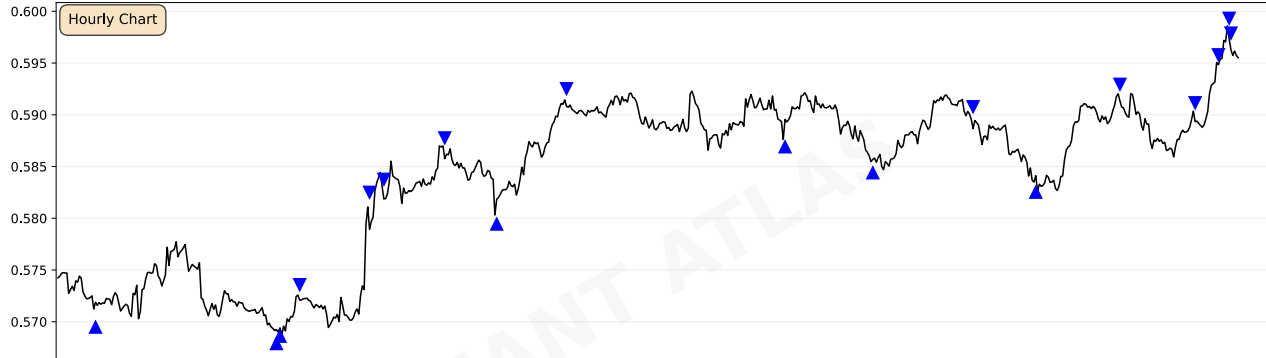

NZDUSD

Hourly Chart