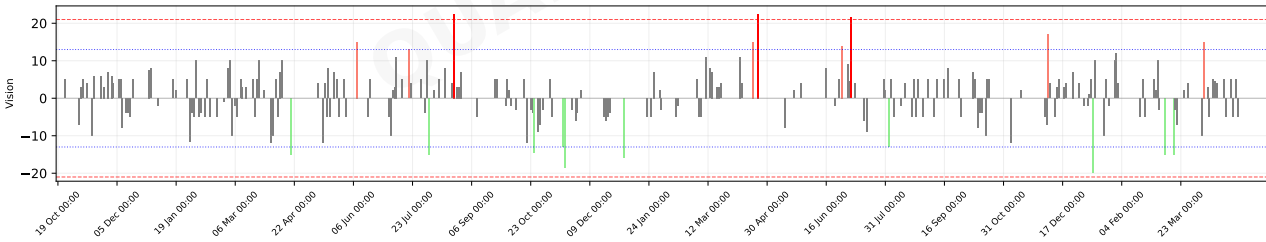

QUANT ATLAS

Chart Samples

EURUSD

Daily Chart

EURCHF

Hourly Chart

EURGBP

Daily Chart