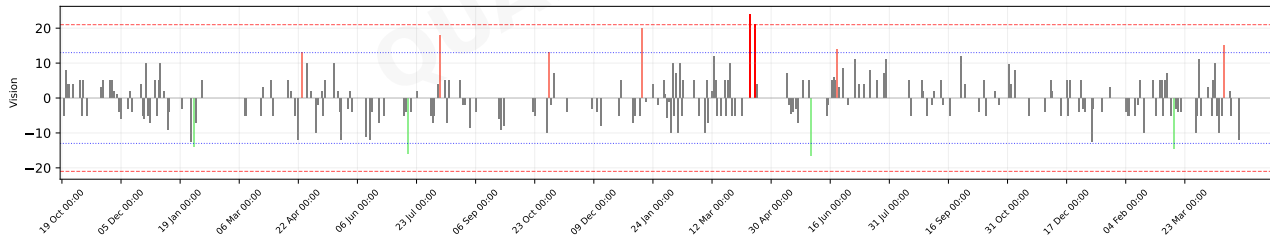

QUANT ATLAS

Chart Samples

EURUSD

Daily Chart

EURCHF

Hourly Chart

EURGBP

Daily Chart