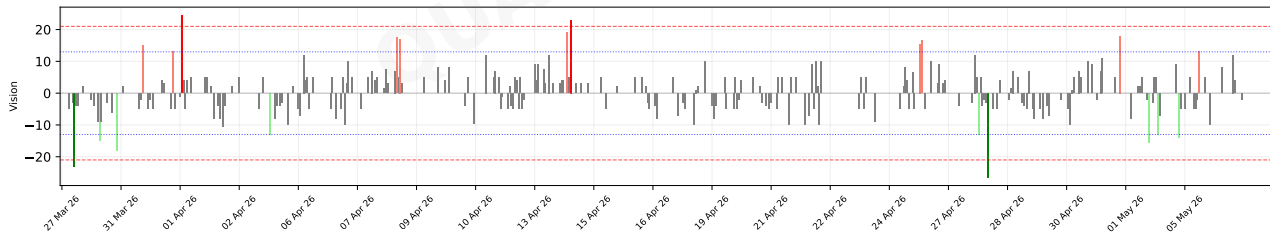

QUANT ATLAS

Chart Samples

EURUSD

Daily Chart

EURCHF

Hourly Chart

EURGBP

Daily Chart

GBPUSD

Hourly Chart

NZDUSD

Hourly Chart

EURUSD

Hourly Chart