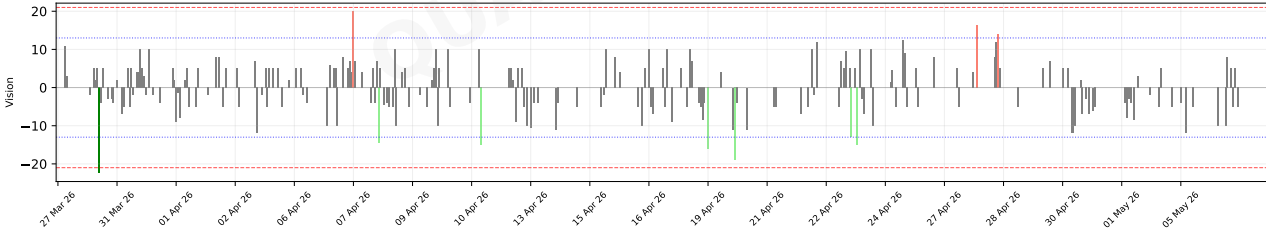

QUANT ATLAS

Chart Samples

EURUSD

Daily Chart

EURCHF

Hourly Chart

EURGBP

Daily Chart