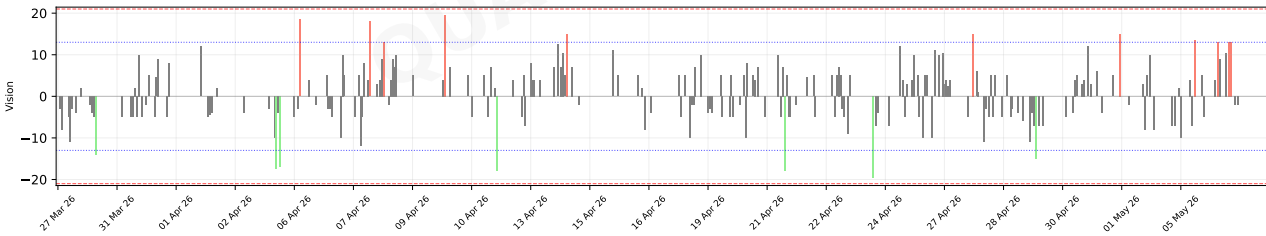

NZDUSD

Hourly Chart