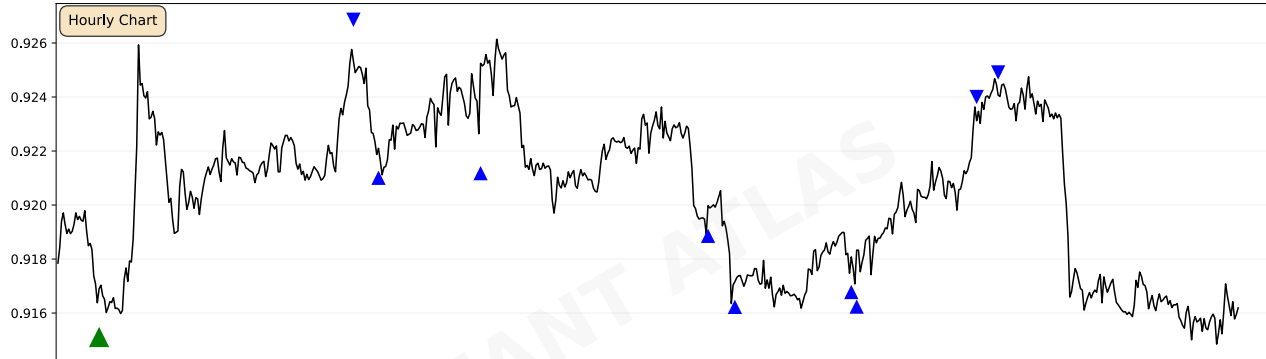

QUANT ATLAS

Chart Samples

EURUSD

Daily Chart

EURCHF

Hourly Chart

EURGBP

Daily Chart

GBPUSD

Hourly Chart

NZDUSD

Hourly Chart

EURUSD

Hourly Chart